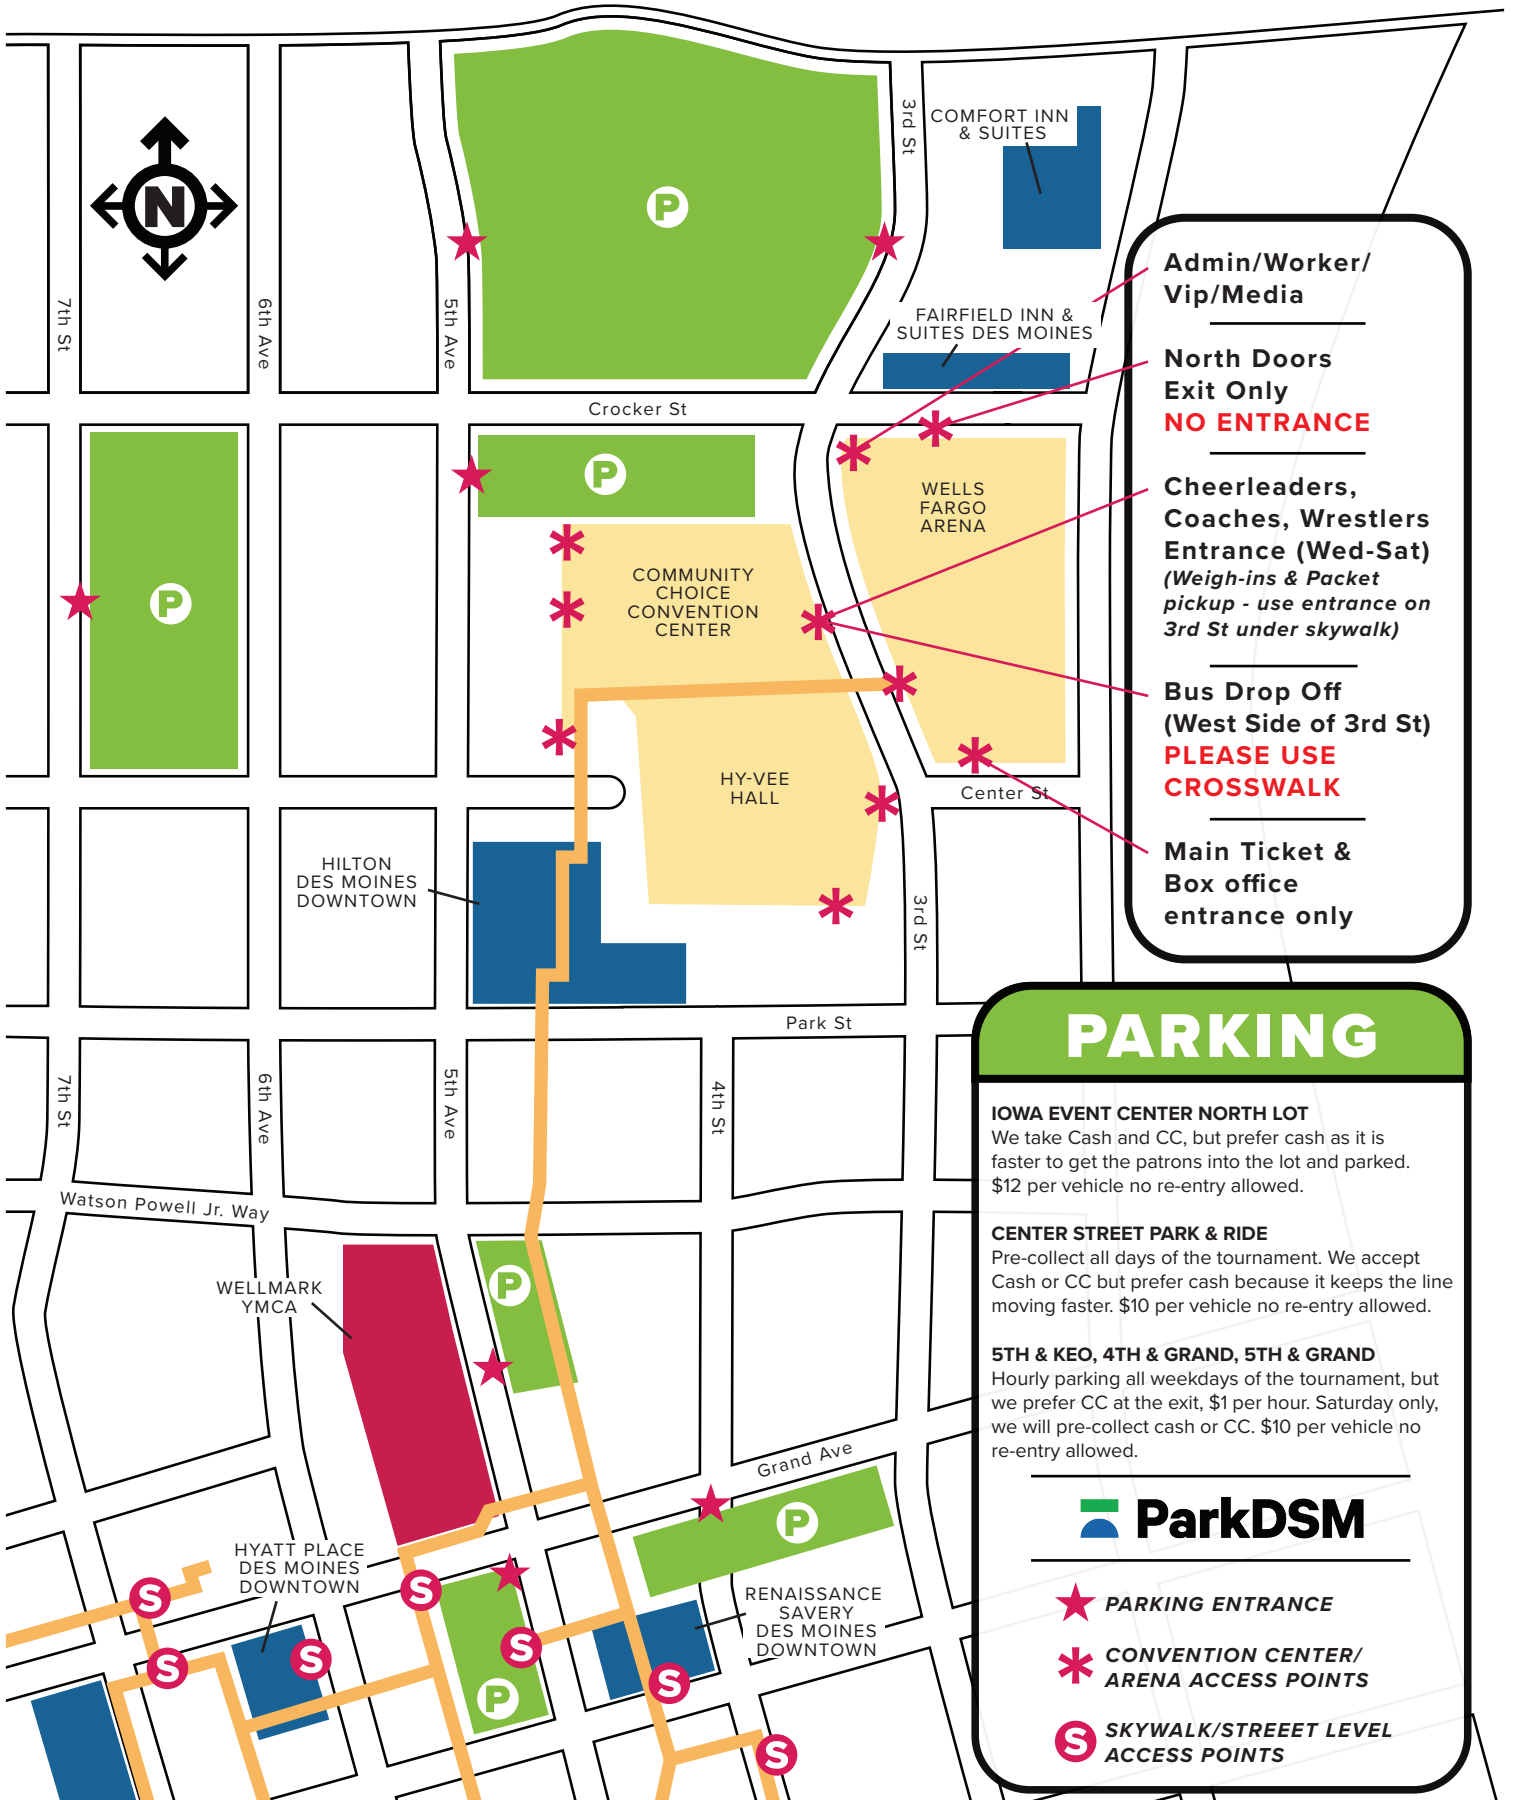

# IOWA EVENTS CENTER PARKING & DOWNTOWN MAP

**FOR YOUR OWN SAFETY PLEASE USE CROSSWALKS AT ALL TIMES**

COMING FROM THE WEST USE THE 7TH ST EXIT

COMING FROM THE EAST USE THE 3RD ST EXIT

**Admin/Worker/  
Vip/Media**

---

**North Doors  
Exit Only  
NO ENTRANCE**

---

**Cheerleaders,  
Coaches, Wrestlers  
Entrance (Wed-Sat)  
(Weigh-ins & Packet  
pickup - use entrance on  
3rd St under skywalk)**

---

**Bus Drop Off  
(West Side of 3rd St)  
PLEASE USE  
CROSSWALK**

---

**Main Ticket &  
Box office  
entrance only**

**5TH & KEO, 4TH & GRAND, 5TH & GRAND**  
Hourly parking all weekdays of the tournament, but we prefer CC at the exit, \$1 per hour. Saturday only, we will pre-collect cash or CC. \$10 per vehicle no re-entry allowed.