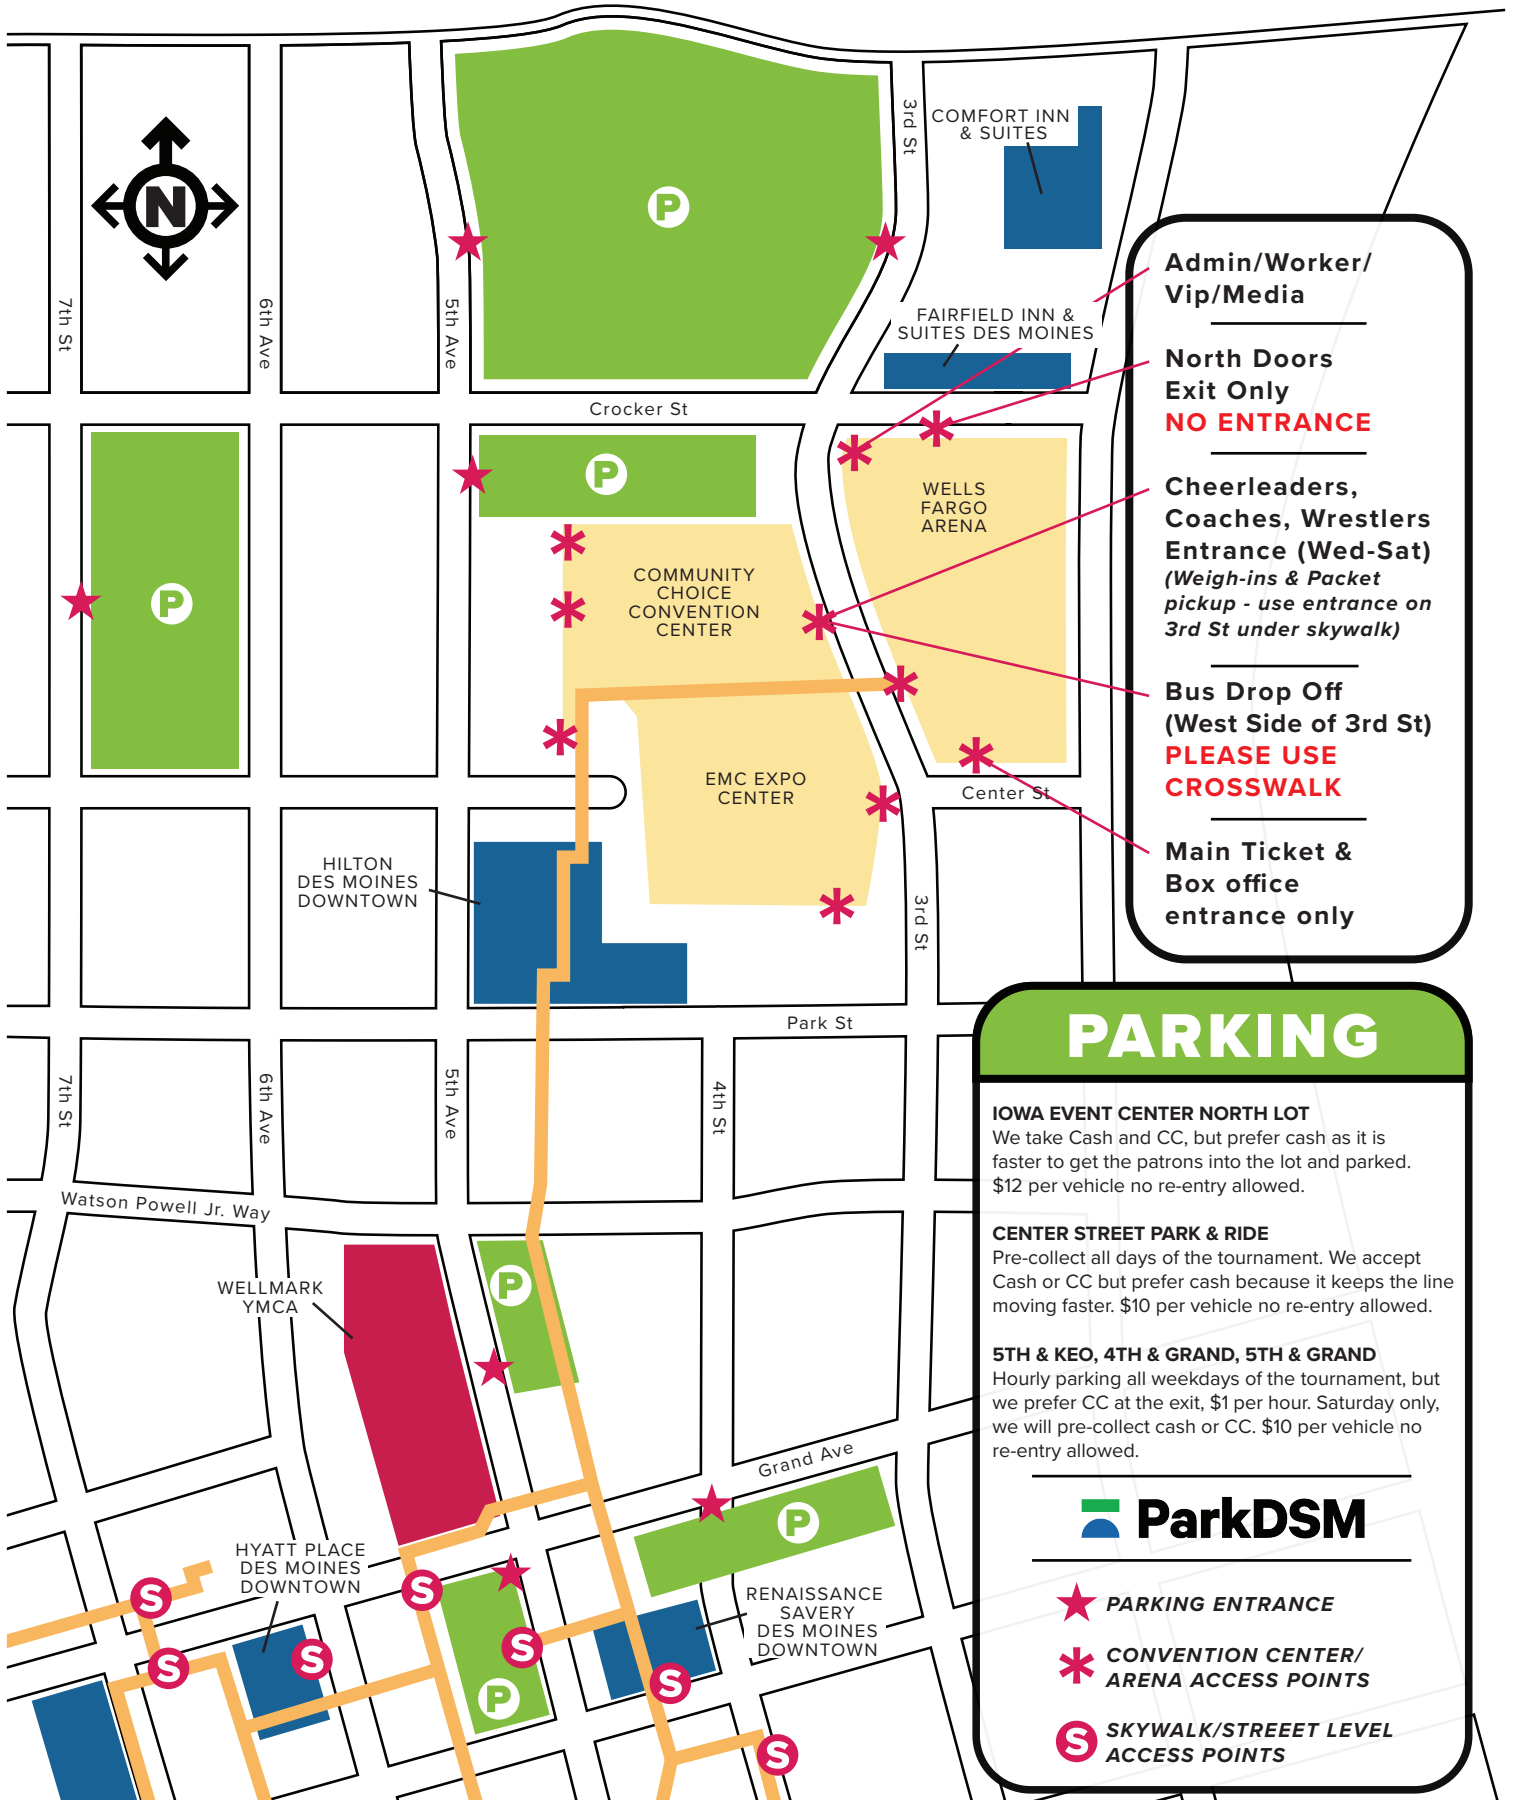

IOWA EVENTS CENTER PARKING & DOWNTOWN MAP

FOR YOUR OWN SAFETY PLEASE USE CROSSWALKS AT ALL TIMES

COMING FROM THE WEST USE THE 7TH ST EXIT

COMING FROM THE EAST USE THE 3RD ST EXIT

**Admin/Worker/
Vip/Media**

**North Doors
Exit Only
NO ENTRANCE**

**Cheerleaders,
Coaches, Wrestlers
Entrance (Wed-Sat)
(Weigh-ins & Packet
pickup - use entrance on
3rd St under skywalk)**

**Bus Drop Off
(West Side of 3rd St)
PLEASE USE
CROSSWALK**

**Main Ticket &
Box office
entrance only**

PARKING

IOWA EVENT CENTER NORTH LOT
We take Cash and CC, but prefer cash as it is faster to get the patrons into the lot and parked. \$12 per vehicle no re-entry allowed.

CENTER STREET PARK & RIDE
Pre-collect all days of the tournament. We accept Cash or CC but prefer cash because it keeps the line moving faster. \$10 per vehicle no re-entry allowed.

5TH & KEO, 4TH & GRAND, 5TH & GRAND
Hourly parking all weekdays of the tournament, but we prefer CC at the exit, \$1 per hour. Saturday only, we will pre-collect cash or CC. \$10 per vehicle no re-entry allowed.